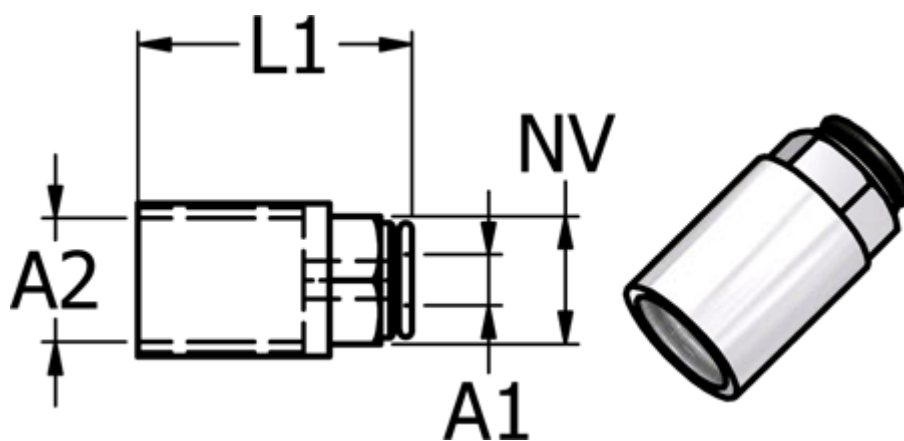

Data Sheet

Article number: 58674601212

Description: Metal fitting 746.012-12, Ø12 - G 1/2"
Push-in straight connector

Measures

Ext. hose diameter =	12
L1	= 40.5
NV	= 19
Thread A2	= G 1/2"